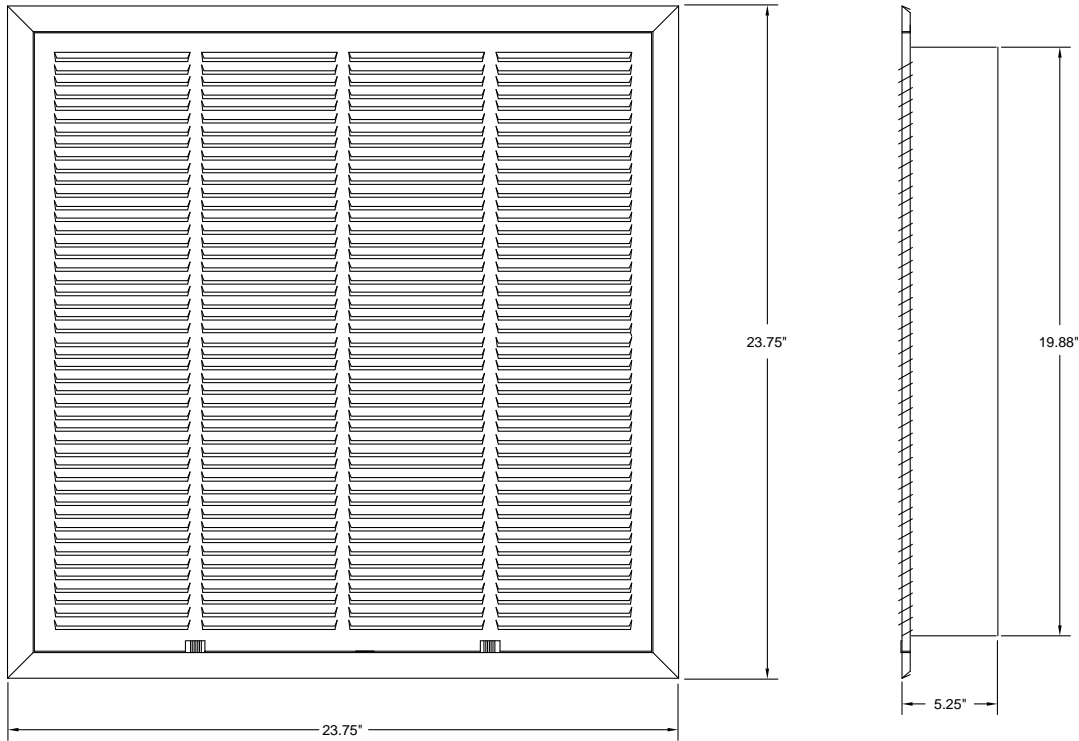

LRFG4 LIGHT COMMERCIAL INDUSTRIAL 4" RETURN FILTER GRILLE

- Fits in Standard 24" x 24" T-bar Lay-in Ceiling Systems
- Steel Construction
- Uses 4" Nominal Disposable Filters
- Concealed Hinges
- Equipped with Filter Retainers
- Face Finish: White
- R6 Duct Board Insulation Backing
- 1/2" Louver Spacing

MFLCRFG (LC Return Filter Grille)

Neck Velocity		300	400	500	600	700
24x24	cfm	543	724	905	1086	1267
Ak=2.23	Ps	0.016	0.032	0.052	0.072	0.096

Ps (In. H₂O), Return filter grilles tested without filters.