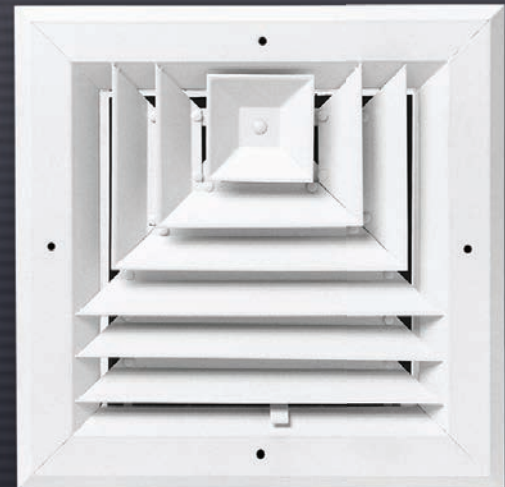

Part Number

Size

3-Way

MFEASC6W3	6" x 6"
MFEASC8W3	8" x 8"
MFEASC10W3	10" x 10"
MFEASC12W3	12" x 12"
MFEASC14W3	14" x 14"

Extruded Aluminum

MFERGH

Extruded Aluminum Grille
- 45 degree horizontal bars

Part Number	Size
MFERGH66W	6" x 6"
MFERGH88W	8" x 8"
MFERGH1010W	10" x 10"
MFERGH1212W	12" x 12"
MFERGH1220W	12" x 20"
MFERGH146W	14" x 6"
MFERGH1410W	14" x 10"
MFERGH1412W	14" x 12"
MFERGH1414W	14" x 14"
MFERGH1420W	14" x 20"
MFERGH1425W	14" x 25"
MFERGH1616W	16" x 16"
MFERGH1620W	16" x 20"
MFERGH1625W	16" x 25"
MFERGH1818W	18" x 18"
MFERGH2012W	20" x 12"
MFERGH2016W	20" x 16"
MFERGH2020W	20" x 20"
MFERGH2025W	20" x 25"
MFERGH2412W	24" x 12"
MFERGH2416W	24" x 16"
MFERGH2420W	24" x 20"
MFERGH2424W	24" x 24"
MFERGH2514W	25" x 14"
MFERGH2520W	25" x 20"
MFERGH3020W	30" x 20"