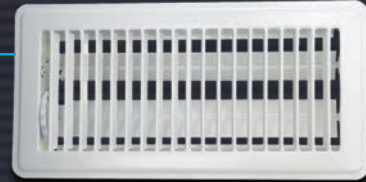

Floor Register White *MFFR*