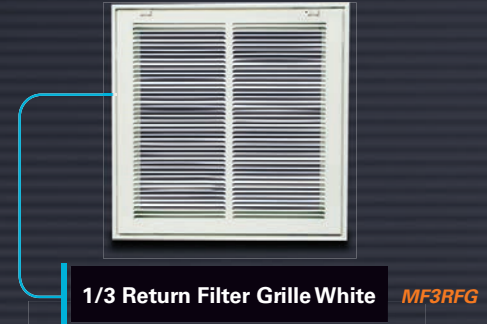

Sidewall/Ceiling Register 4-Way White *MFCR*

1/3 Sidewall Register with Damper White *MF3SRD*

Toe Space Grille White *MFTSG*

Toe Space Grille Brown *MFTSG*

That Reflect Your Quality Of Installation.

Grilles & Registers