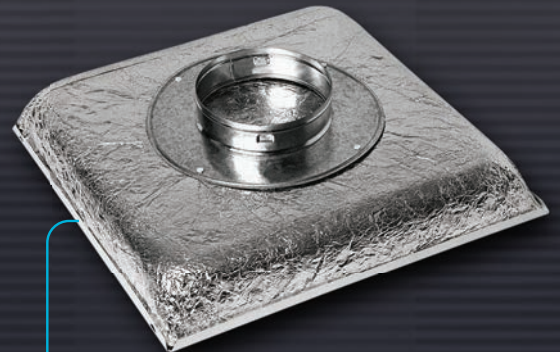

Collar Ring for Perforated Diffuser provides easy connection of flex duct. 6", 8", 10", 12", 14" dia.

MFLCCR