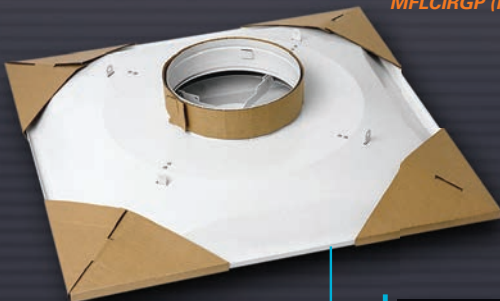

Diffusers are **individually packaged** with additional corner pad and collar protection.