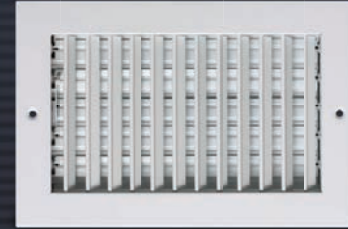

MFVSCA

Steel Vertical Single Deflection Supply/Multi-Shutter

White

Part Number

Size

MFVSCA84W	8" x 4"
MFVSCA86W	8" x 6"
MFVSCA104W	10" x 4"
MFVSCA106W	10" x 6"
MFVSCA1010W	10" x 10"
MFVSCA124W	12" x 4"
MFVSCA126W	12" x 6"
MFVSCA1212W	12" x 12"
MFVSCA146W	14" x 6"
MFVSCA146W	14" x 8"
MFVSCA1410W	14" x 10"
MFVSCA1414W	14" x 14"
MFVSCA1616W	16" x 16"
MFVSCA186W	18" x 6"
MFVSCA208W	20" x 8"
MFVSCA246W	24" x 6"
MFVSCA248W	24" x 8"