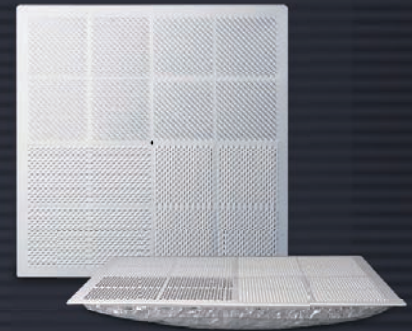

Renovator Diffuser