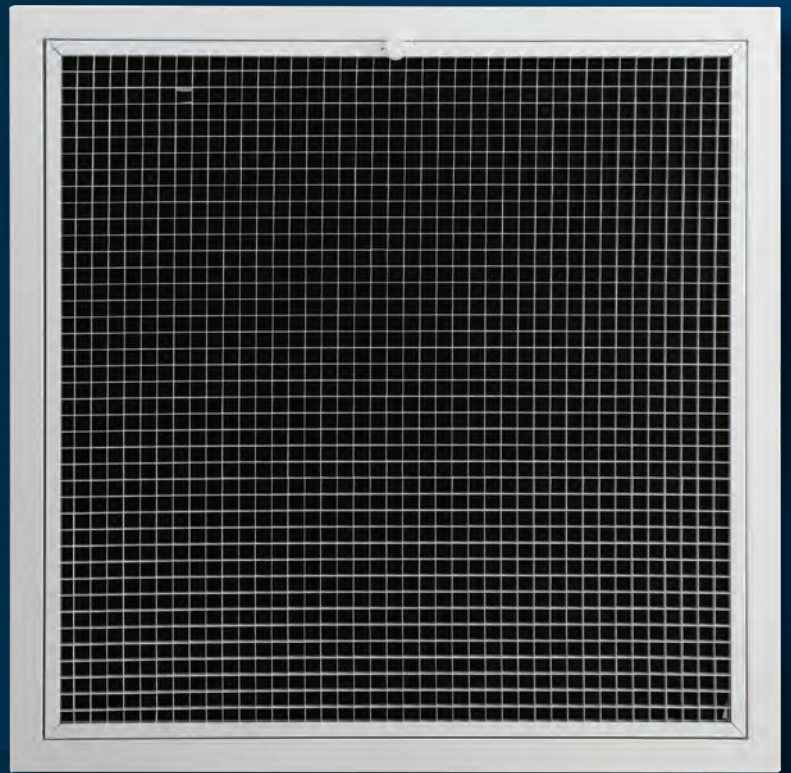

# Aluminum Eggcrate

## Insulated Return Grille

- ▶ Heavy-Duty Aluminum Construction
- ▶ R6 Molded Insulated Backing
- ▶ Eggcrate Style Return Grille
- ▶ Durable Brilliant White Finish
- ▶ Accepts 6", 8", 10", 12" & 14" Collar Sizes
- ▶ Overall Size 23-3/4" x 23-3/4" (24" x 24" Openings)
- ▶ 1/2" Grid Core Face